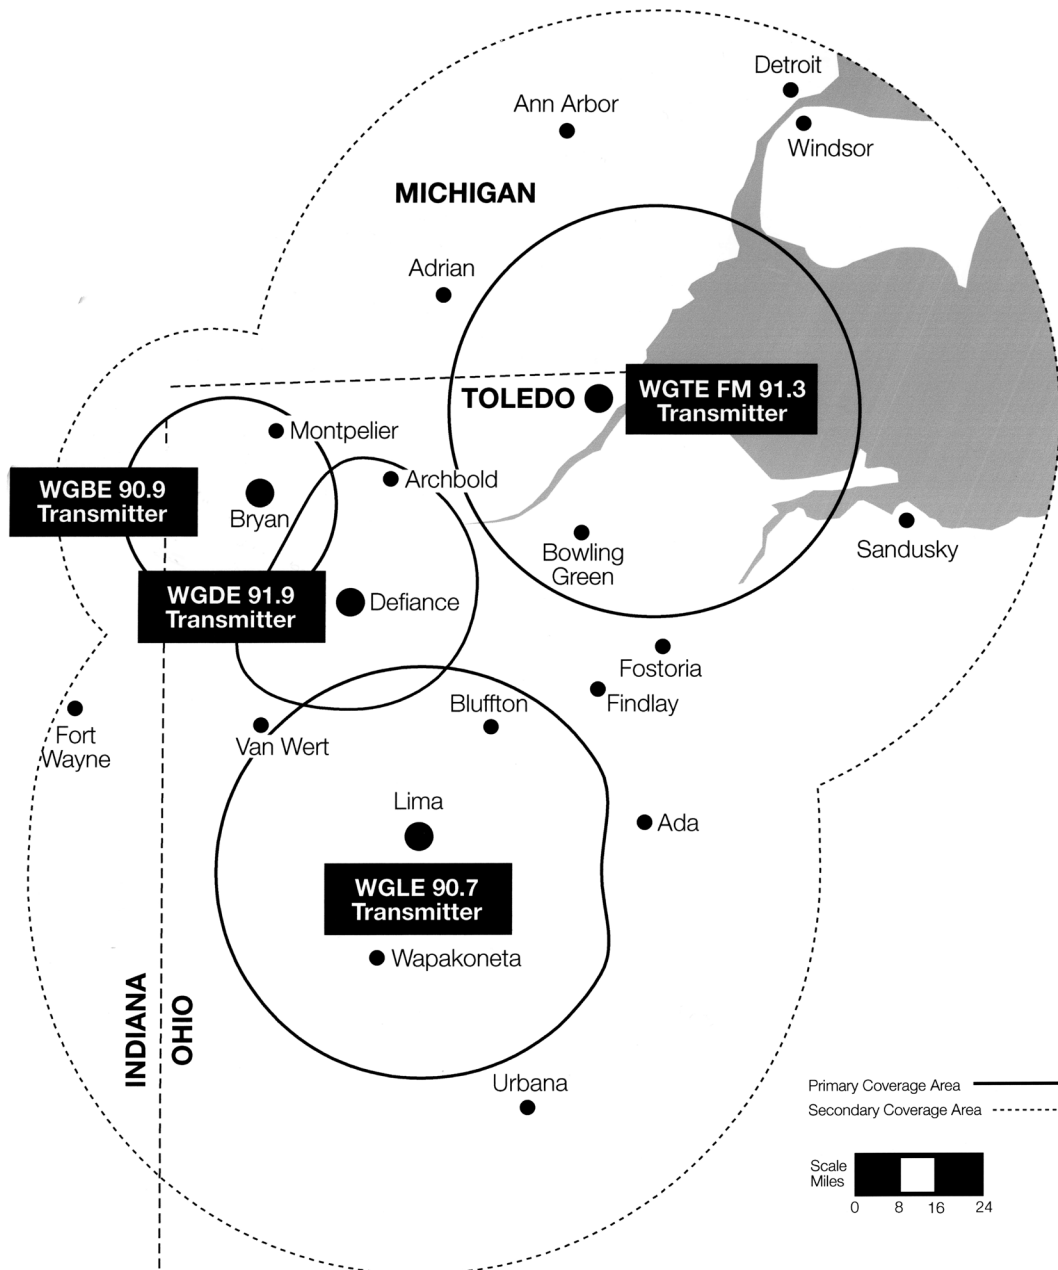

wgte

FM 91

COVERAGE MAP

FM 91.3 Toledo

FM 90.9 Bryan

FM 90.7 Lima

FM 91.9 Defiance

WGTE FM 91 is a nonprofit public radio station that covers 26 counties in Northwest and West Central Ohio and Southeast Michigan.

FM 91 operates four, 24-hours a day, public radio stations:

WGTE FM 91.3 in Toledo, OH • WGBE FM 90.9 in Bryan, OH • WGLE FM 90.7 in Lima, OH • WGDE FM 91.9 in Defiance, OH